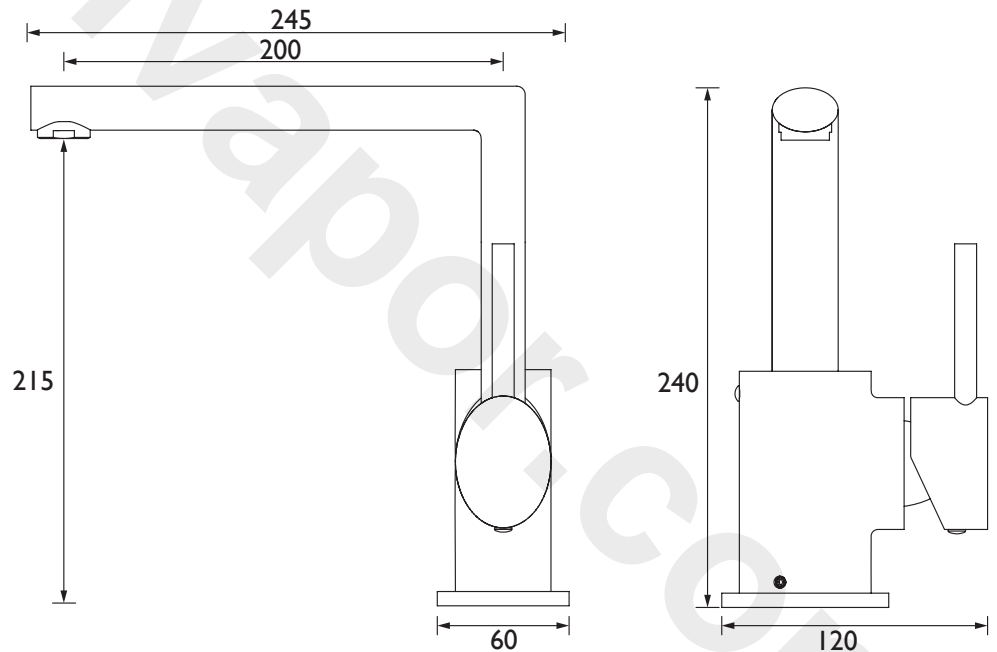

OL SNK EF BN TO

OVAL Tap Range Oval Easyfit Sink Mixer Brushed Nickel Tap Only

Specification

| | |
|--|--------------------------|
| Product Type: | Kitchen Taps |
| Main Construction Material: | Brass |
| Mount Type: | Deck Mounted |
| Handle Type: | Lever |
| Connection Inlet: | 1/2" BSP Flexible Tails |
| Connection Outlet: | |
| Number of Tap Holes: | 1 |
| Valve/Cartridge Type: | 35mm Cartridge |
| Plumbing System Requirements: | All, Preferably Balanced |
| Working Pressure Range: | Min 0.3 Bar, Max 5.0 Bar |
| Maximum Hot Water Temperature: °C | 65 |
| Maximum Static Pressure: (bar) | 10 |
| Flow Type: | Single Flow |
| Isolation Included: | Yes |

Features:

- Long life ceramic cartridge for added durability and ease of use
- Metal fixing nut for added durability
- Product supplied without Easyfit base
- Minimum working pressure of 0.3 bar

Product Certifications:

Dimensions (measurements in mm)

For more products, visit our website:
<http://www.bristan.com>

Flow Rates (l/min)

| System Pressure (bar) | 0.2 | 0.5 | 1 | 2 | 3 | 5 |
|-----------------------|-----|-----|------|------|------|------|
| OL SNK EF BN TO | 6.3 | 8.1 | 11.4 | 16.2 | 19.8 | 25.6 |

TECHNICAL
DATA
SHEET

BRISTAN
TAPS & SHOWERS D1